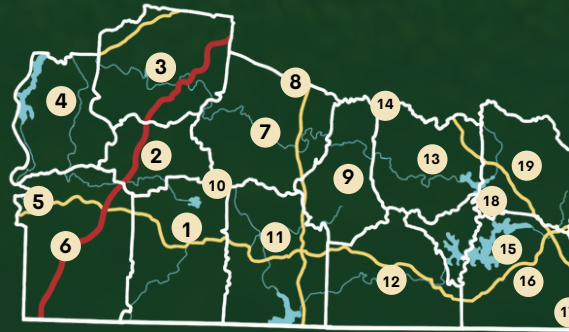

The Course at Pillow Springs
Columbia, Tennessee

Hillcrest Country Club
Pulaski, Tennessee

The Course at Sewanee
Sewanee, Tennessee

Hohenwald Municipal Course
Hohenwald, Tennessee

Graymere Country Club
Columbia, Tennessee

Arnold Airforce Base Course
Tullahoma, Tennessee

Buffalo River Country Club
Lobelville, Tennessee

Saddle Creek Golf Club
Lewisburg, Tennessee

Henry Horton State Park
Chapel Hill, Tennessee

Lakewood Country Club
Tullahoma, Tennessee

Ross Creek Golf Course
Clifton, Tennessee

Ewell Butler Golf Course
Lewisburg, Tennessee

Bear Trace at Tims Ford State Park
Winchester, Tennessee

Old Stone Fort Golf Course
Manchester, Tennessee

Waynesboro Municipal Golf Course
Waynesboro, Tennessee

Dixie Oaks Golf Course
Summertown, Tennessee

Franklin County Country Club
Winchester, Tennessee

Willowbrook Golf Club
Manchester, Tennessee

Towns to Travel

- | | | |
|-----------------|------------------|----------------|
| 1. Lawrenceburg | 9. Lewisburg | 17. Sewanee |
| 2. Hohenwald | 10. Summertown | 18. Tullahoma |
| 3. Centerville | 11. Pulaski | 19. Manchester |
| 4. Lobelville | 12. Fayetteville | |
| 5. Clifton | 13. Shelbyville | |
| 6. Waynesboro | 14. Chapel Hill | |
| 7. Columbia | 15. Winchester | |
| 8. Spring Hill | 16. Decherd | |